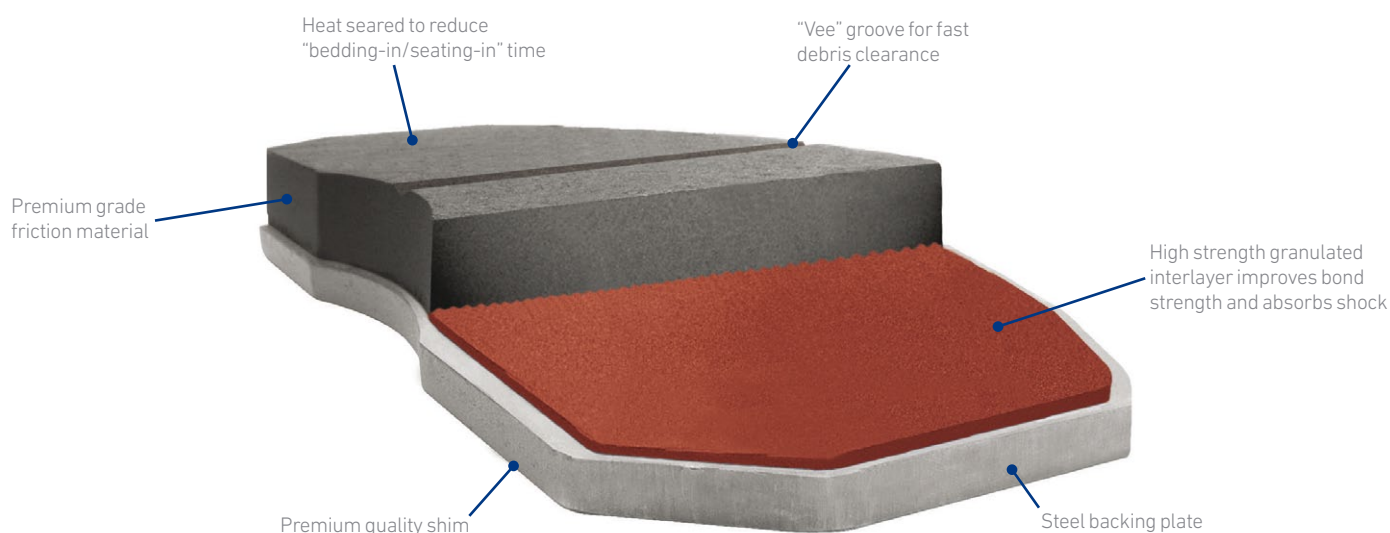

COSWORTH

Performance Brake Pads

Tel: +44 (0)1604 598300
Email: clsales@cosworth.com
www.cosworth.com

High Performance Brake Pads for Road and Track Vehicles

Our many years of motorsports experience has taught us that stopping power is just as critical to performance as engine power. With that in mind, Cosworth has developed two lines of performance brake pads for genuine fast road car and track performance enthusiasts - StreetMaster and TrackMaster.

Why Choose Cosworth Brake Pads?

- Superior bite from cold
- Exceptional stopping performance
- Silent running technology
- Fade resistant
- Consistent & predictable braking patterns

STREETMASTER HIGH PERFORMANCE BRAKE PADS

For fast road use - ECE R90 approved and road legal

TRACKMASTER HIGH PERFORMANCE BRAKE PADS

For track day use - Exceptional and predictable stopping power

Medium-hard sports pad suitable for heavy duty/fast road -road legal	Track day driving only
Superior bite - 0.5 μ friction coefficient - virtually from first pedal	Extremely high friction level 0.7 μ friction coefficient
Strong brake effect up to 650°C	Strong brake effect through 800°C
Chamfered edge - avoid lifting	"Vee" line expansion groove technology - superb debris clearance
Fitted with premium quality shim hardware - silent braking	Fitted with premium quality shim hardware - silent braking
Durability factor 6.5 with rotor minimal rotor abrasion	Durability Factor 9.5 with minimal rotor abrasion
Produces consistent, predictable braking performance	Super fast "bed-in" typically under 2 laps. Stable, predictable braking and heat cycles exceptionally well
ECE R90 approval	Can be safely used on highways except in Europe where ECE R 90 approvals are required